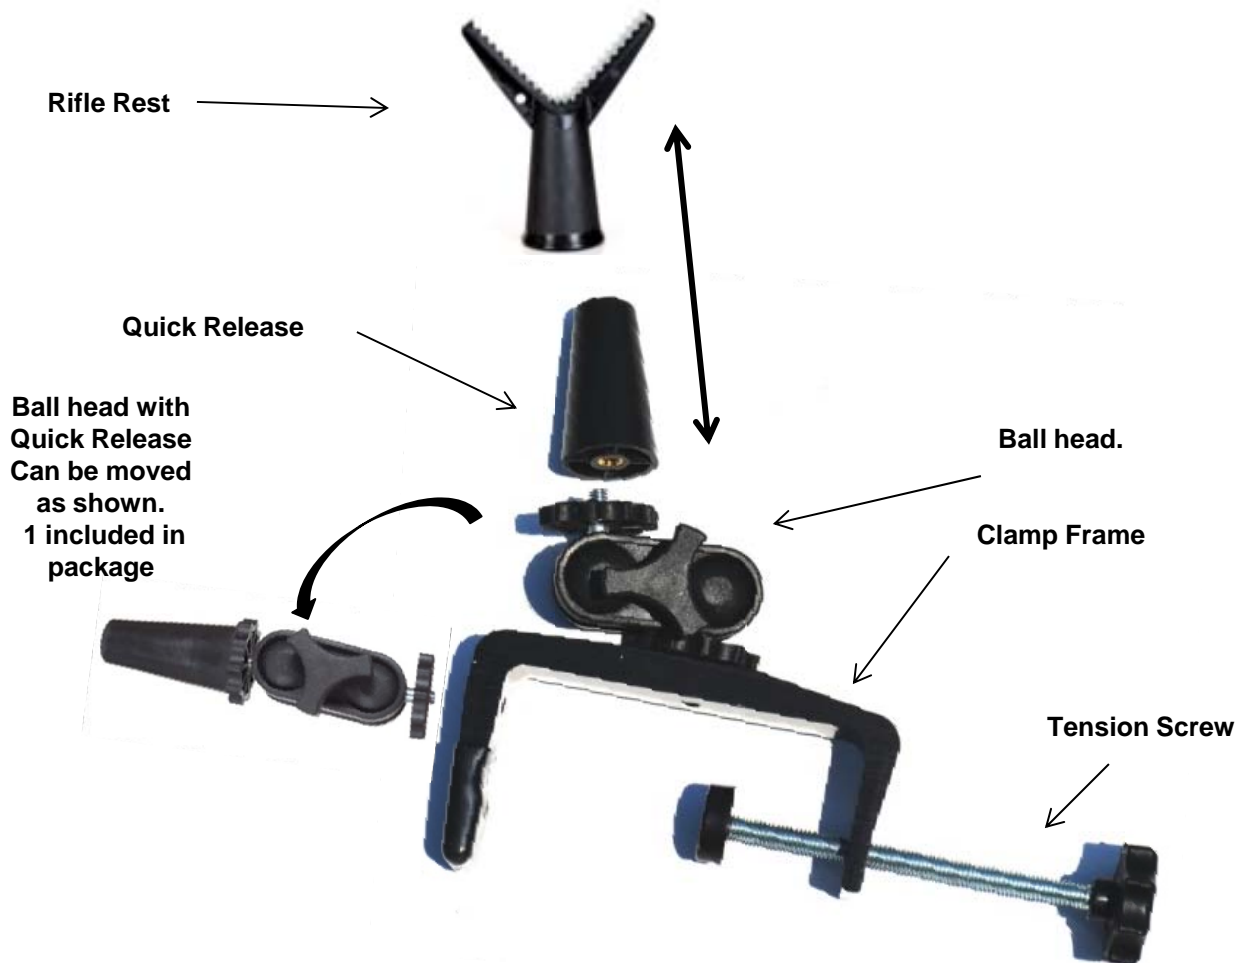

Super Clamp Item # 1281 SPECIFICATIONS

W/Ball head, Quick Release & Rifle Rest

SUPER CLAMP SPECIFICATIONS

- 1) Machined aluminum Frame
- 2) Double Ball Head (SUPER TOUGH NYLON 66)
- 3) FRAME WIDTH 1"
- 4) FRAME LENGTH 5"
- 5) JAW OPENING 4-3/16"
- 6) JAW DEPTH 2"

WEIGHT: 16 OUNCES

NOTE: Stedi-Stock® is designed to attach to any optical device with a standard 1/4x20 threaded receptacle.